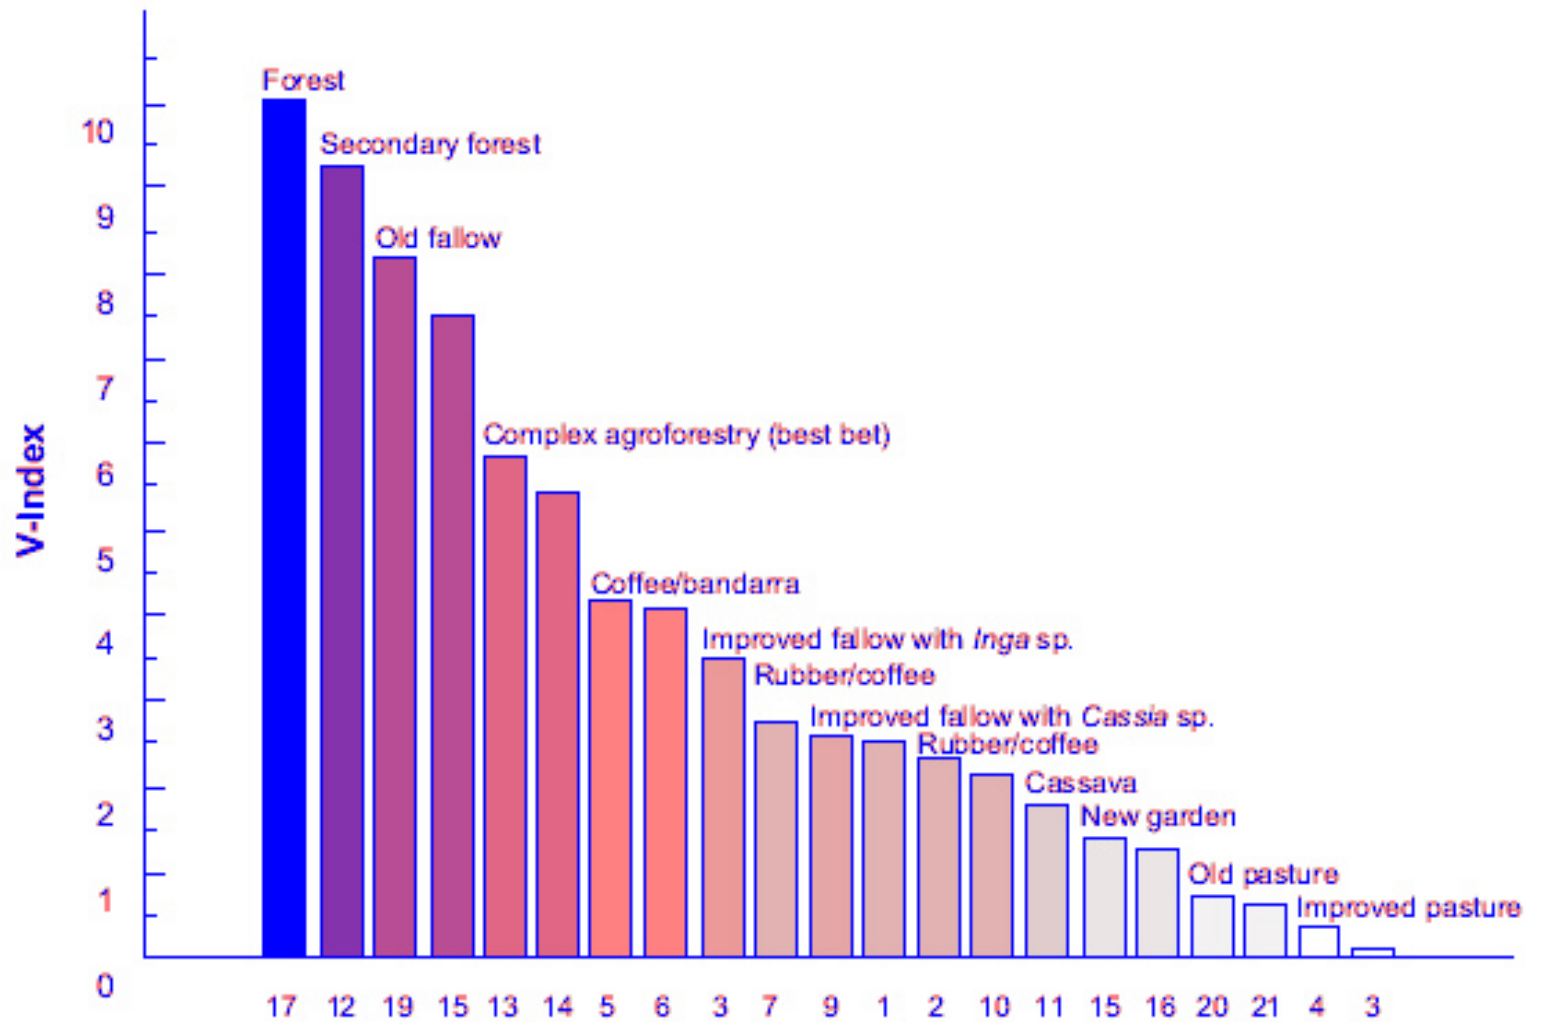

# Agroflorestas

The background of the slide is a dark, almost black, gradient. It is decorated with several thick, wavy, overlapping lines in shades of bright green and deep purple. The lines flow across the frame, creating a sense of movement and depth. The word 'Agroflorestas' is positioned in the upper left quadrant, rendered in a light green, serif font with a subtle drop shadow.

Figure 8. LUS at the benchmark sites ranked for plant diversity (V-index)

Figure 7. Above-ground carbon accumulated in LUS sampled at benchmark sites

Figure 13. Tradeoffs between LUS: above-ground carbon versus returns to labour

0

20

40

60

v v